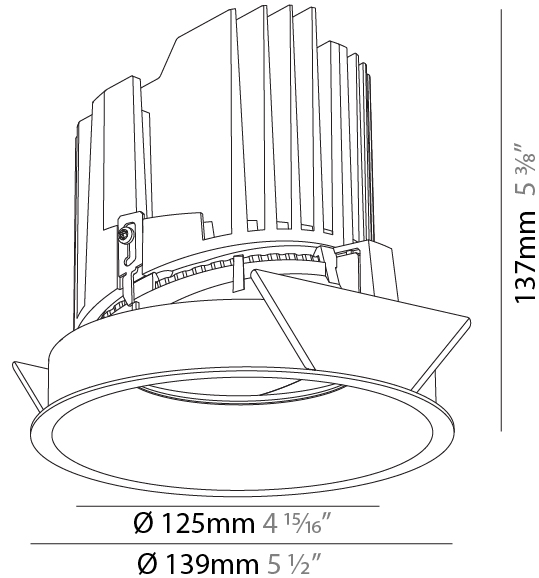

RATINGS AND CERTIFICATIONS

Certified By: Certified for North American Standards
IP rating: IP54

130mm 5 1/8"	150mm 5 7/8"	10 | 15mm 3/8" | 9/16"	10°	355°		

A