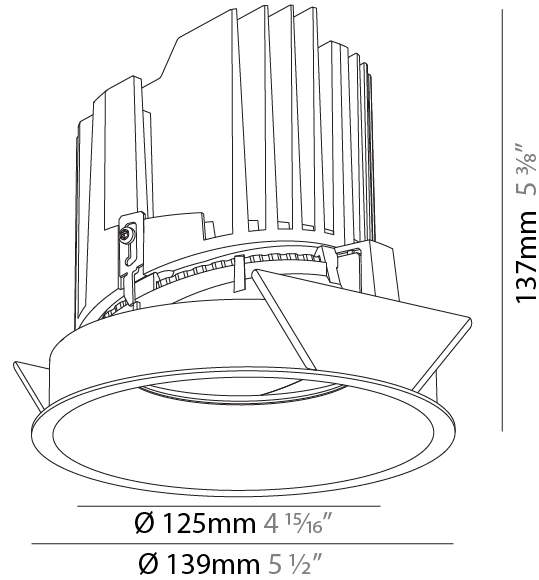

RATINGS AND CERTIFICATIONS

Certified By: Certified for North American Standards
IP rating: IP20

130mm 5 1/8"	150mm 5 7/8"	10 | 15mm 3/8" | 9/16"	10°	355°		
A