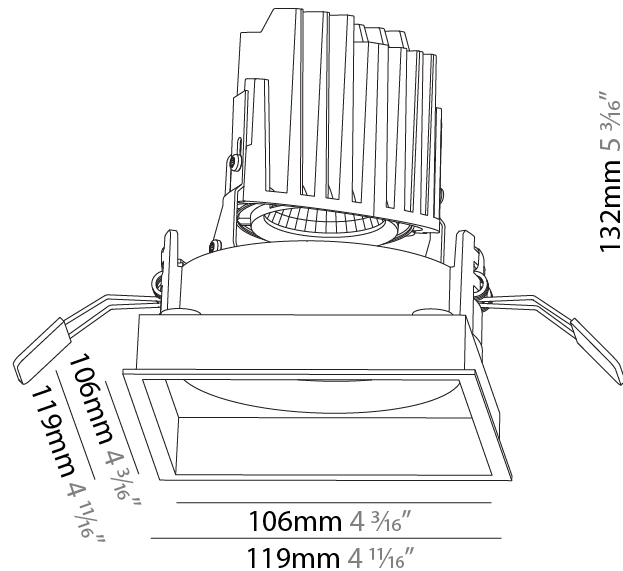

PHYSICAL

Shape: Square
Length (mm): 119
Length (in): 4 11/16
Width (mm): 119
Width (in): 4 11/16
Depth (mm): 132
Depth (in): 5 3/16
Ceiling Thickness (mm): 10 / 12.5 / 15
Ceiling Thickness (in): 3/8 or 1/2 or 9/16
Min. Recessing Depth (mm): 150
Min. Recessing Depth (in): 5 7/8
Light Distribution: Adjustable / Downlight
Weight (kg): 0.542
Weight (lbs): 1.2
Fixture Finish: SSR / BKV / CWI / CRY / HAB / LAG / UFT / ITA / RUA / RUR / MIC / FTG / MYG / TWT / LOD / PUS / FRO / FUP / KIA / POP / BLS / SPG / MEY / GOH / GUM / CHC / COM / ABZ / JAG / OBR / MOS / ROR
Fixture Material: Aluminum Die Cast
Cut-out Measurements: 114mm / 4 1/2" x 114mm / 4 1/2"

ELECTRICAL

Lamp Type: LED
Input Wattage (W): 16.5
Total Output Wattage (W): 14
Dimming: Tri-Mode (Non-Dimming and Phase Dimming (120Vac only) and 0-10V Dimming)
Driver Included: No
Driver Location: Recessed Housing
Driver Type: Constant Current - Universal
Driver Class: Class 2
Housing: See components
Input Voltage (V): 120 - 277
Constant Current (MA): 500

LED

Number of LEDs: 1
Color Temperature (°K): 2700 / 3000 / 3500 / 4000
Max. Delivered Lumen (lm): 940 / 980 / 1029 / 1050
Nominal Lumen (lm): 1386 / 1438 / 1511 / 1542
CRI: >90 CRI
Lamp Life (hrs): 50000

OPTICAL

Reflector°: 20 / 40 / 60
Adjustability: Rotational 355°; Tilt 30°

RATINGS AND CERTIFICATIONS

Certified By: Certified for North American Standards
IP rating: IP20