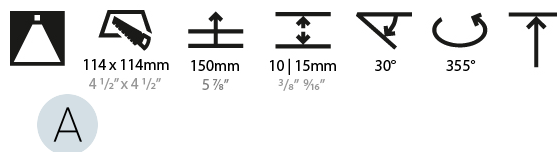

PHYSICAL

Shape: Square
Length (mm): 119
Length (in): 4 11/16
Width (mm): 119
Width (in): 4 11/16
Depth (mm): 132
Depth (in): 5 3/16
Ceiling Thickness (mm): 10 / 12.5 / 15
Ceiling Thickness (in): 3/8 or 1/2 or 9/16
Min. Recessing Depth (mm): 150
Min. Recessing Depth (in): 5 7/8
Light Distribution: Adjustable / Downlight
Weight (kg): 0.542
Weight (lbs): 1.2
Fixture Finish: SSR / BKV / CWI / CRY / HAB / LAG / UFT / ITA / RUA / RUR / MIC / FTG / MYG / TWT / LOD / PUS / FRO / FUP / KIA / POP / BLS / SPG / MEY / GOH / GUM / CHC / COM / ABZ / JAG / OBR / MOS / ROR
Fixture Material: Aluminum Die Cast
Cut-out Measurements: 114mm / 4 1/2" x 114mm / 4 1/2"

ELECTRICAL

Lamp Type: LED
Input Wattage (W): 16.5
Total Output Wattage (W): 14
Dimming: Tri-Mode (Non-Dimming and Phase Dimming (120Vac only) and 0-10V Dimming)
Driver Included: No
Driver Location: Recessed Housing
Driver Type: Constant Current - Universal
Driver Class: Class 2
Housing: See components
Input Voltage (V): 120 - 277
Constant Current (MA): 500

LED

Number of LEDs: 1
Color Temperature (°K): 2700 / 3000 / 3500 / 4000
Max. Delivered Lumen (lm): 940 / 980 / 1029 / 1050
Nominal Lumen (lm): 1386 / 1438 / 1511 / 1542
CRI: >90 CRI
Lamp Life (hrs): 50000

OPTICAL

Reflector°: 20 / 40 / 60
Adjustability: Rotational 355°; Tilt 30°

RATINGS AND CERTIFICATIONS

Certified By: Certified for North American Standards
IP rating: IP20